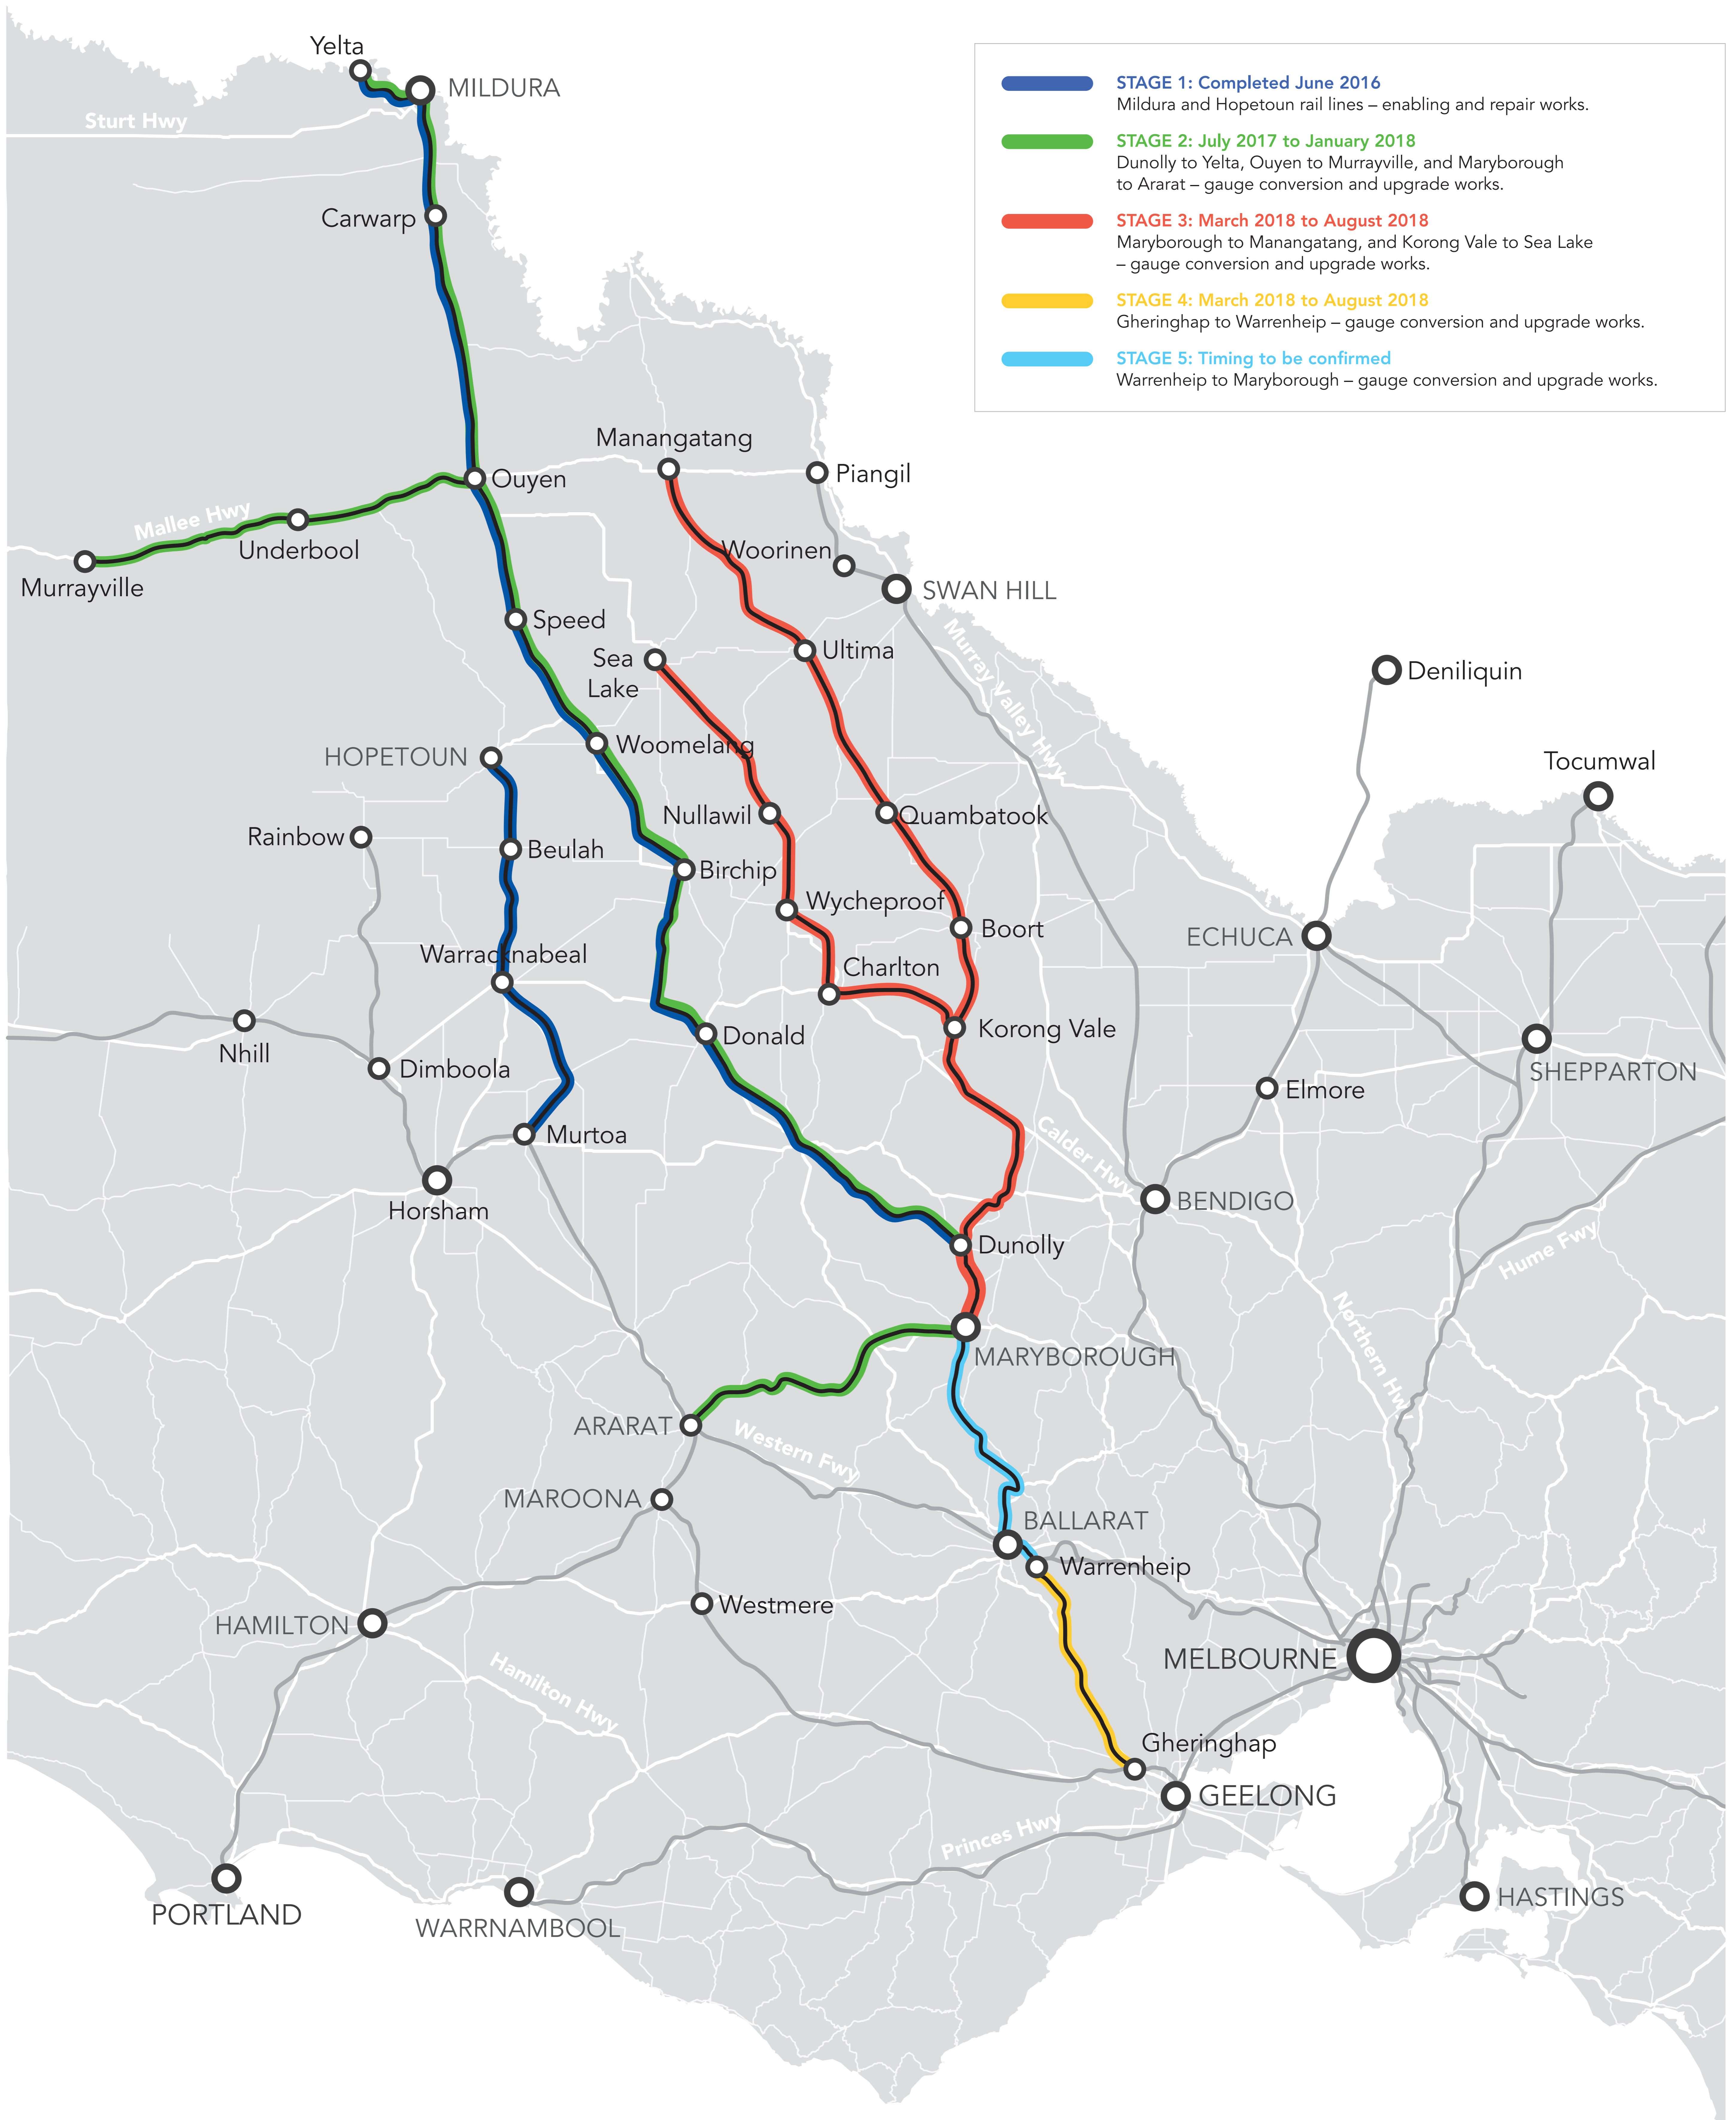

Murray Basin Rail Project

**MURRAY BASIN
RAIL PROJECT**

Australian Government

BUILDING OUR FUTURE